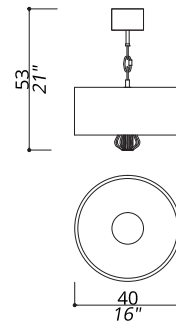

SABA COLLECTION Pendant

1015-BB-01

3 LIGHTS TYPE E27
MAX 105W

Brass sticks central design.

FINISH

Structure in F_10 (natural brass); connection box and details in F_12 (brushed&burnished brass).

SHADE DIMENSIONS

cm. Ø40 x H.18

SHADE FABRIC

TS01 (ivory crepon plissé). White cotton light diffuser disc

NOTES

Dimensions are expressed in centimetres, if not otherwise specified.
The total height of any chandelier includes body of chandelier plus ceiling box fixture; 50cm of chain/steel wire will be supplied free of charge.
All products may be customized subject to prior consulting with our technical department; please send your request to info@officina-luce.it.
Officina Luce (Registered brand of ISSARCH srl) reserves the right to change or delete, at any time and without prior warning, the technical specification of any model or the model itself, depending on technical and commercial requirements.

SABA COLLECTION Pendant

1015-BB-28

3 LIGHTS TYPE E27
MAX 105W

Brass sticks central design.

FINISH

Structure in F_10 (natural brass); connection box and details in F_12 (brushed&burnished brass).

SHADE DIMENSIONS

cm. Ø40 x H.18

SHADE FABRIC

TS28 (ivory satin). White cotton light diffuser disc

NOTES

Dimensions are expressed in centimetres, if not otherwise specified.
The total height of any chandelier includes body of chandelier plus ceiling box fixture; 50cm of chain/steel wire will be supplied free of charge.
All products may be customized subject to prior consulting with our technical department; please send your request to info@officina-luce.it.
Officina Luce (Registered brand of ISSARCH srl) reserves the right to change or delete, at any time and without prior warning, the technical specification of any model or the model itself, depending on technical and commercial requirements.