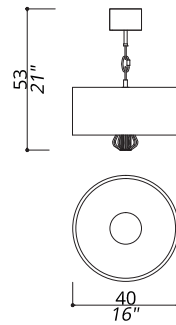

SABA COLLECTION Pendant

1015-BB-01

3 LIGHTS TYPE E27
MAX 105W

Brass sticks central design.

FINISH

Structure in F_10 (natural brass); connection box and details in F_12 (brushed&burnished brass).

SHADE DIMENSIONS

cm. Ø40 x H.18

SHADE FABRIC

TS01 (ivory crepon plissé). White cotton light diffuser disc

NOTES

Dimensions are expressed in centimetres, if not otherwise specified.
The total height of any chandelier includes body of chandelier plus ceiling box fixture; 50cm of chain/steel wire will be supplied free of charge.
All products may be customized subject to prior consulting with our technical department; please send your request to info@officina-luce.it.
Officina Luce (Registered brand of ISSARCH srl) reserves the right to change or delete, at any time and without prior warning, the technical specification of any model or the model itself, depending on technical and commercial requirements.

SABA COLLECTION Pendant

1015-BB-28

3 LIGHTS TYPE E27
MAX 105W

Brass sticks central design.

FINISH

Structure in F_10 (natural brass); connection box and details in F_12 (brushed&burnished brass).

SHADE DIMENSIONS

cm. Ø40 x H.18

SHADE FABRIC

TS28 (ivory satin). White cotton light diffuser disc

NOTES

Dimensions are expressed in centimetres, if not otherwise specified.
The total height of any chandelier includes body of chandelier plus ceiling box fixture; 50cm of chain/steel wire will be supplied free of charge.
All products may be customized subject to prior consulting with our technical department; please send your request to info@officina-luce.it.
Officina Luce (Registered brand of ISSARCH srl) reserves the right to change or delete, at any time and without prior warning, the technical specification of any model or the model itself, depending on technical and commercial requirements.